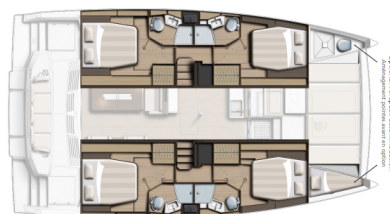

BALI 4.4

Annabell (2023)

Catamaran Bali 4.4 Annabell, built in 2023 is anchored in the Marina Frapa, Rogoznica, Šibenik region, Croatia. It has 4 + 1 cabins, can accommodate 8 + 1 people and has 4 + 1 toilets. Bed linen and kitchen equipment are included in the price.