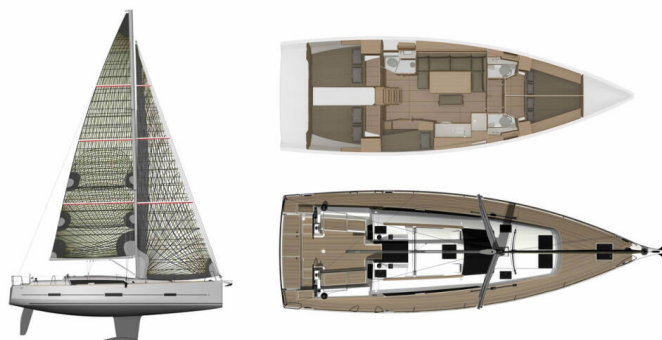

# DUFOUR 460 GL

Sea Splash (2019)

Sailing yacht Dufour 460 GL Sea Splash, built in 2019 is anchored in the **Marina Kornati, Biograd, Zadar region, Croatia**. It has **5 cabins**, can accommodate **10 + 2 people** and has **3 toilets**. Bed linen and kitchen equipment are included in the price.

**Sea Splash**

Production year

**2019**

Length

**46 ft**

Cabins

**5**

Berths