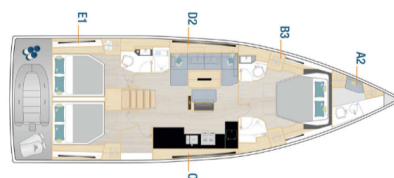

HANSE 510

El Hana (2026)

Sailing yacht Hanse 510 El Hana, built in 2026 is anchored in the **Marseille, Corbières Port Services, Provence-Alpes-Côte d'Azur, France**. It has **3 + 1 cabins**, can accommodate **6 + 2 people** and has **2 toilets**. Bed linen and kitchen equipment are included in the price.

El Hana

Production year

2026

Length

52 ft

Cabins

3 + 1

Berths