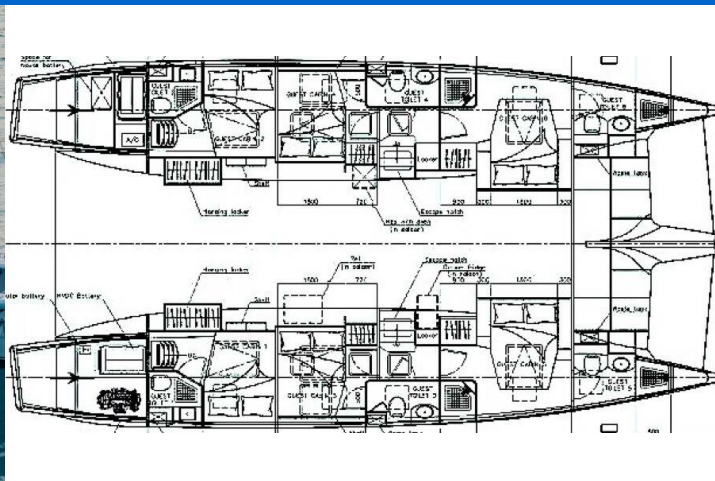

ISLAND SPIRIT 525E

Electric E-Motion (2026)

Catamaran Island Spirit 525E Electric E-Motion, built in 2026 is anchored in the **Phuket, Yacht Haven Marina, Phuket, Thailand**. It has **5 + 1 cabins**, can accommodate **10 + 2 people** and has **6 toilets**. Bed linen and kitchen equipment are included in the price.

YACHT SPECIFICATIONS

Yacht Base

Phuket, Yacht Haven Marina, Thailand

Yacht ID

12650

Brands

Island Spirit Yachts

Yacht name

Electric E-Motion

Production year

2026

Length

52 ft

Cabins

5 + 1

Berths