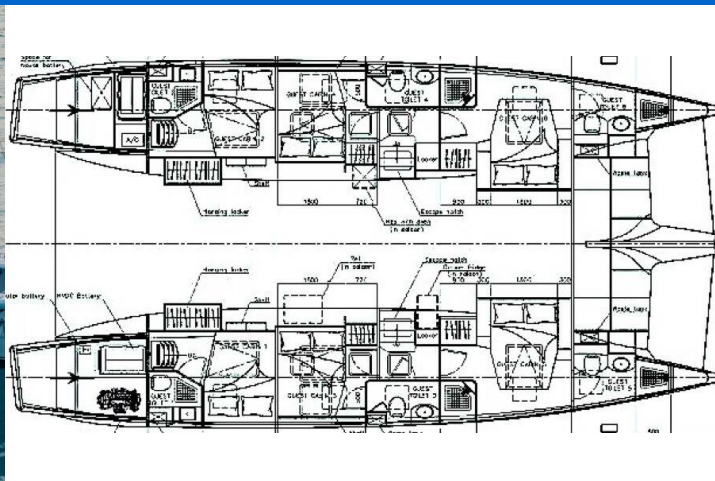

# ISLAND SPIRIT 525E

Electric E-Motion (2026)

Catamaran Island Spirit 525E Electric E-Motion, built in 2026 is anchored in the **Phuket, Yacht Haven Marina, Phuket, Thailand**. It has **5 + 1 cabins**, can accommodate **10 + 2 people** and has **6 toilets**. Bed linen and kitchen equipment are included in the price.

## YACHT SPECIFICATIONS

Yacht Base

**Phuket, Yacht Haven Marina, Thailand**

Yacht ID

**12650**

Brands

**Island Spirit Yachts**

Yacht name

**Electric E-Motion**

Production year

**2026**

Length

**52 ft**

Cabins

**5 + 1**

Berths