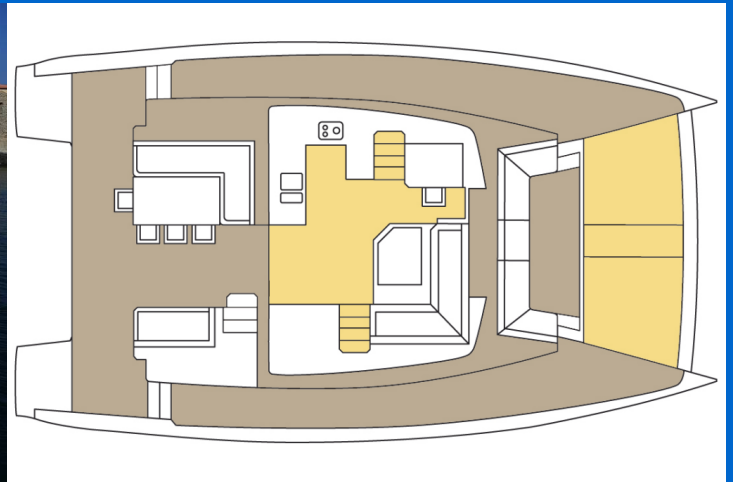

BALI 4.5

Grande Amore (2018)

Catamaran Bali 4.5 Grande Amore, built in **2018** is anchored in the **Marina Punat, Krk, Kvarner, Croatia**. It has **4 + 2 cabins**, can accommodate **8 + 1 + 2 people** and has **4 toilets**. Bed linen and kitchen equipment are included in the price.