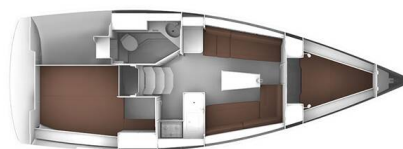

# BAVARIA CRUISER 33

Adria Breeze (2016)

Sailing yacht **Bavaria Cruiser 33 Adria Breeze**, built in **2016** is anchored in the **Marina Punat, Krk, Kvarner, Croatia**. It has **2 cabins**, can accommodate **4 + 2 people** and has **1 toilets**. Bed linen and kitchen equipment are included in the price.