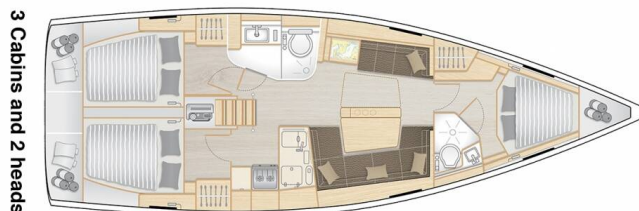

# HANSE 418

Martina (2018)

Sailing yacht **Hanse 418 Martina**, built in **2018** is anchored in the **Marina Punat, Krk, Kvarner, Croatia**. It has **3 cabins**, can accommodate **6 + 2 people** and has **2 toilets**. Bed linen and kitchen equipment are included in the price.