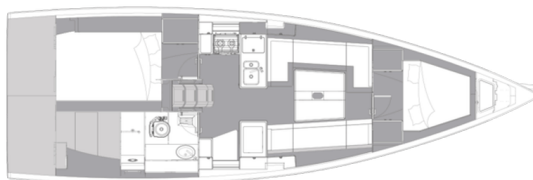

ELAN E4

Stella Mare (2020)

Sailing yacht **Elan E4 Stella Mare**, built in **2020** is anchored in the **Marina Punat, Krk, Kvarner, Croatia**. It has **2 cabins**, can accommodate **4 + 2 people** and has **1 toilets**. Bed linen and kitchen equipment are included in the price.

Stella Mare

Production year

2020

Length

35 ft

Cabins

2

Berths