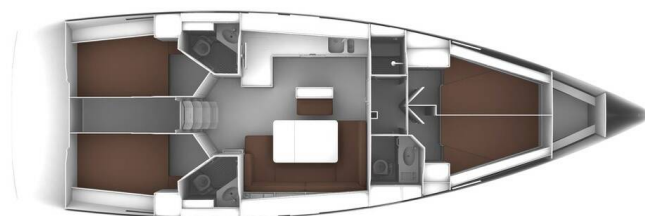

# BAVARIA CRUISER 46

Protein (2020)

Sailing yacht **Bavaria Cruiser 46 Protein**, built in **2020** is anchored in the **Marmaris, Netsel Marina, Aegean, Turkey**. It has **4 cabins**, can accommodate **8 people** and has **3 toilets**. Bed linen and kitchen equipment are included in the price.

**Protein**

Production year

**2020**

Length

**47 ft**

Cabins

**4**

Berths