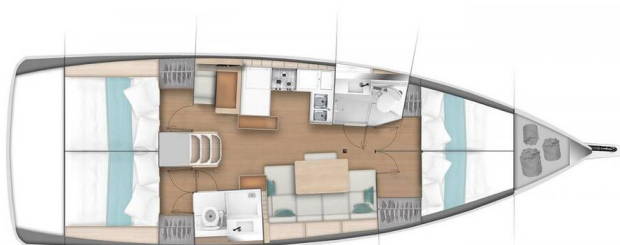

SUN ODYSSEY 440

Enrica (2019)

Sailing yacht Sun Odyssey 440 Enrica, built in 2019 is anchored in the **Capo D'orlando Marina, Sicily, Italy**. It has **4 cabins**, can accommodate **8 + 2 people** and has **2 toilets**. Bed linen and kitchen equipment are included in the price.