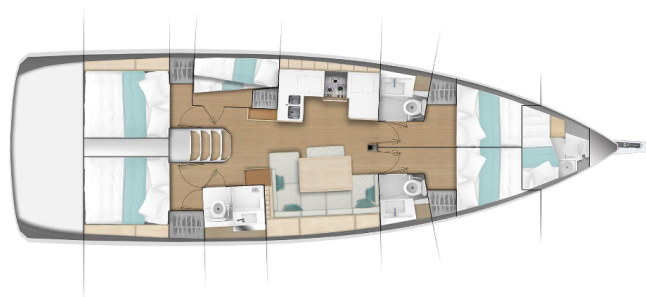

SUN ODYSSEY 490

Teresa (2019)

Sailing yacht Sun Odyssey 490 Teresa, built in 2019 is anchored in the **Capo D'orlando Marina, Sicily, Italy**. It has **5 + 1 cabins**, can accommodate **10 + 2 people** and has **3 + 1 toilets**. Bed linen and kitchen equipment are included in the price.