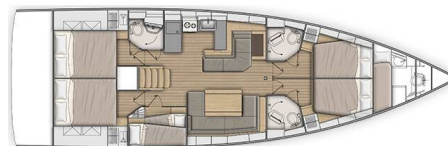

OCEANIS 51.1

Libery (2023)

Sailing yacht Oceanis 51.1 Libery, built in 2023 is anchored in the **Capo D'orlando Marina, Sicily, Italy**. It has **5 + 1 cabins**, can accommodate **10 + 2 people** and has **3 + 1 toilets**. Bed linen and kitchen equipment are included in the price.

Libery

Production year

2023

Length

52 ft

Cabins

5 + 1

Berths