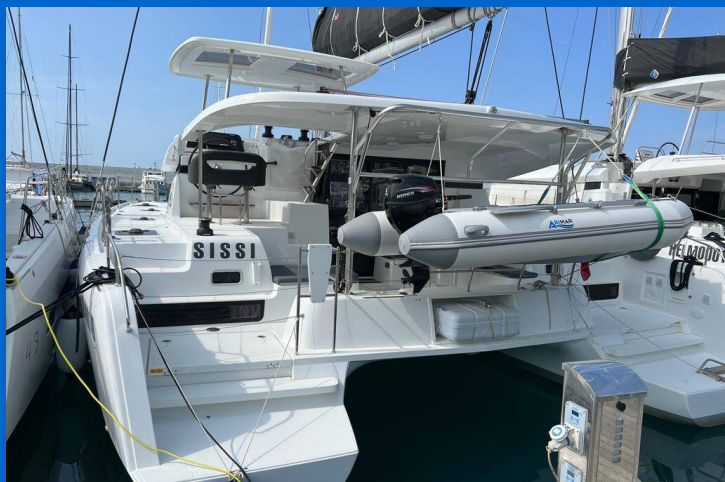

LAGOON 42

Sissi (2023)

Catamaran Lagoon 42 Sissi, built in 2023 is anchored in the Capo D'orlando Marina, Sicily, Italy. It has 4 + 2 cabins, can accommodate 8 + 2 + 2 people and has 4 toilets. Bed linen and kitchen equipment are included in the price.

YACHT SPECIFICATIONS

Yacht Base

Capo D'orlando Marina, Italy

Yacht ID

12623

Brands

Lagoon

Yacht name

Sissi

Production year

2023

Length

42 ft

Cabins

4 + 2

Berths