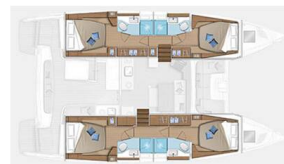

LAGOON 46

Arianna (2022)

Catamaran Lagoon 46 Arianna, built in 2022 is anchored in the **Capo D'orlando Marina, Sicily, Italy**. It has **4 + 1 cabins**, can accommodate **8 + 2 + 2 people** and has **4 + 1 toilets**. Bed linen and kitchen equipment are included in the price.