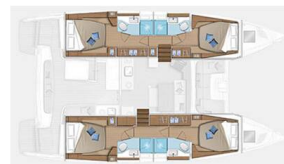

# LAGOON 46

Oriana (2022)

Catamaran Lagoon 46 Oriana, built in 2022 is anchored in the Capo D'orlando Marina, Sicily, Italy. It has 4 + 1 cabins, can accommodate 8 + 2 + 2 people and has 4 + 1 toilets. Bed linen and kitchen equipment are included in the price.