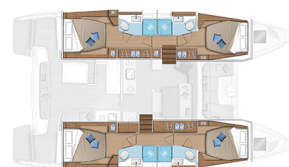

LAGOON 46

Dinaris (2022)

Catamaran Lagoon 46 Dinaris, built in 2022 is anchored in the Marina Zenta, Split, Split region, Croatia. It has 4 + 2 cabins, can accommodate 8 + 2 + 2 people and has 4 toilets. Bed linen and kitchen equipment are included in the price.

Dinaris

Production year

2022

Length

46 ft

Cabins

4 + 2

Berths