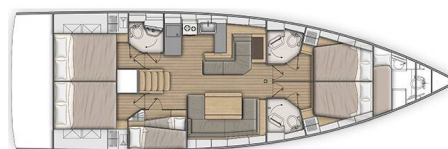

OCEANIS 51.1

Elise (2020)

Sailing yacht Oceanis 51.1 Elise, built in 2020 is anchored in the Paros, Paroikia Marina, Cyclades, Greece. It has 5 + 1 cabins, can accommodate 10 + 2 people and has 3 + 1 toilets. Bed linen and kitchen equipment are included in the price.

Elise

Production year

2020

Length

52 ft

Cabins

5 + 1

Berths