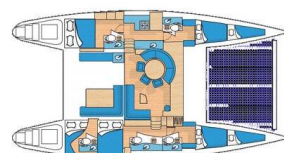

LAGOON 570

Sabine (2005)

Catamaran Lagoon 570 Sabine, built in 2005 is anchored in the Le Ciotat, Port de Plaisance, Provence-Alpes-Côte d'Azur, France. It has 4 cabins, can accommodate 8 people and has 4 toilets. Bed linen and kitchen equipment are included in the price.