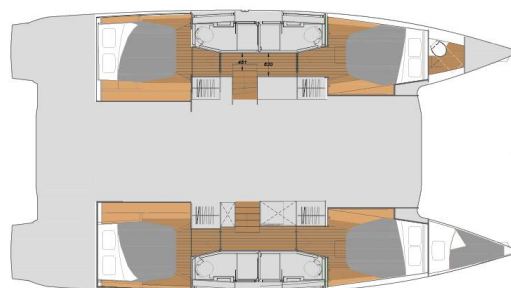

FOUNTAINE PAJOT ELBA 45

Mali Havana (2024)

Catamaran Fountaine Pajot Elba 45 Mali Havana, built in 2024

is anchored in the **Key West, The Perry Marina, Florida, USA.**

It has **4 cabins**, can accommodate **8 people** and has **4 toilets.**

Bed linen and kitchen equipment are included in the price.

YACHT SPECIFICATIONS

Yacht Base

Key West, The Perry Marina, USA

Yacht ID

12592

Brands

Fountaine Pajot

Yacht name

Mali Havana

Production year

2024

Length

44 ft

Cabins

4

Berths

8

Max Persons

8

WC

4

Engine

2 x 60 HP

Fuel tank

469 l

WEBSITE

www.plujeme.cz

PHONE

+420 720 755 085

MOBILE

+420 777 170 276

E-MAIL

info@plujeme.cz

PLUJEME RÁDI S.R.O.

Dlouhá 730/35, 11000 Praha 1 – Staré Město, Czech Republic