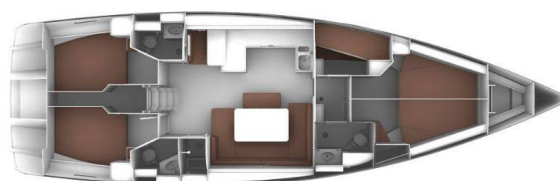

BAVARIA CRUISER 51

Oreo (2016)

Sailing yacht **Bavaria Cruiser 51 Oreo**, built in **2016** is anchored in the **Skiathos, Skiathos/Sporades, Volos, Greece**. It has **5 cabins**, can accommodate **10 people** and has **3 toilets**. Bed linen and kitchen equipment are included in the price.

Oreo

Production year

2016

Length

51 ft

Cabins

5

Berths