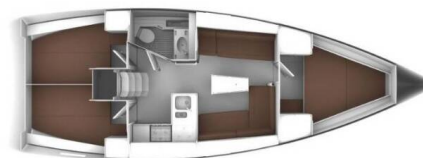

BAVARIA CRUISER 37

Fjaka (2017)

Sailing yacht **Bavaria Cruiser 37 Fjaka**, built in **2017** is anchored in the **Marina Punat, Krk, Kvarner, Croatia**. It has **3 cabins**, can accommodate **6 + 1 people** and has **1 toilets**. Bed linen and kitchen equipment are included in the price.