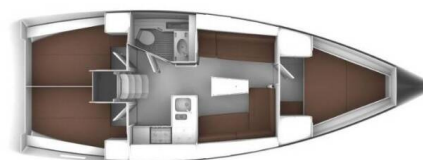

BAVARIA CRUISER 37

Fjaka (2017)

Sailing yacht **Bavaria Cruiser 37 Fjaka**, built in **2017** is anchored in the **Marina Punat, Krk, Kvarner, Croatia**. It has **3 cabins**, can accommodate **6 + 1 people** and has **1 toilets**. Bed linen and kitchen equipment are included in the price.