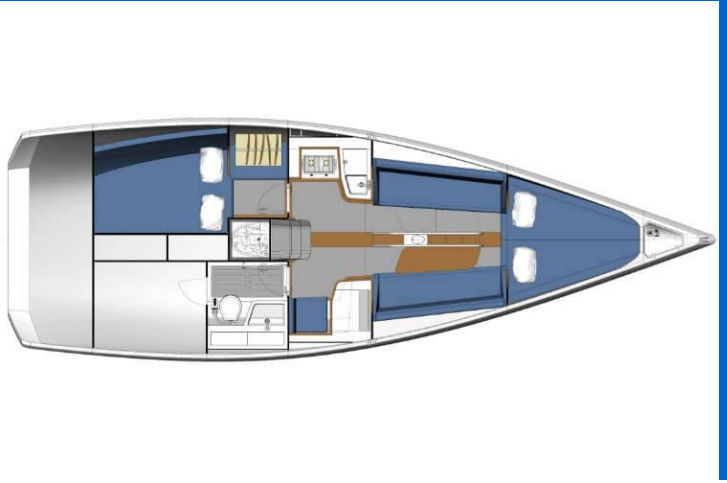

# ITALIA 9.98

Bellissima (2024)

Sailing yacht Italia 9.98 Bellissima, built in 2024 is anchored in the Marina Punat, Krk, Kvarner, Croatia. It has 2 + 1 cabins, can accommodate 4 + 2 people and has 1 toilets. Bed linen and kitchen equipment are included in the price.

**Bellissima**

Production year

**2024**

Length

**37 ft**

Cabins

**2 + 1**

Berths

**4 + 2**

Max Persons

**8**

WC

**1**

Engine

**1 x 30 HP**

Fuel tank