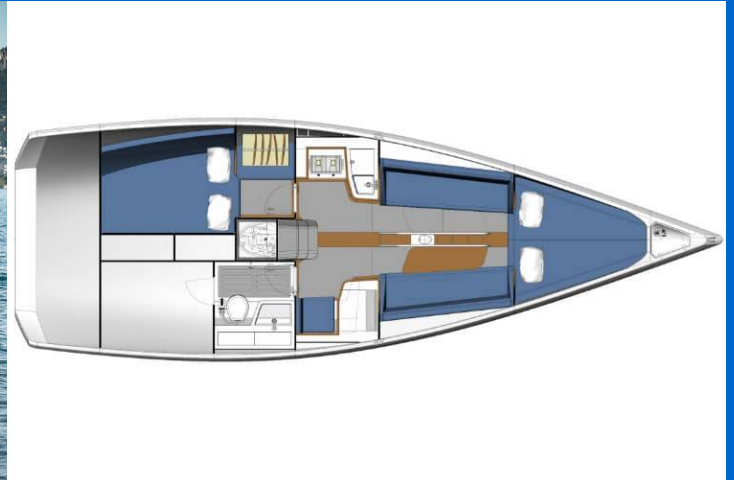

# ITALIA 9.98

Bellissima (2024)

Sailing yacht Italia 9.98 Bellissima, built in 2024 is anchored in the Marina Punat, Krk, Kvarner, Croatia. It has 2 + 1 cabins, can accommodate 4 + 2 people and has 1 toilets. Bed linen and kitchen equipment are included in the price.

## YACHT SPECIFICATIONS

Yacht Base	Yacht ID	Brands
<b>Marina Punat, Krk, Croatia</b>	<b>12579</b>	<b>Italia Yachts</b>
Yacht name	Production year	Length
<b>Bellissima</b>	<b>2024</b>	<b>37 ft</b>
Cabins	Berths	Max Persons
<b>2 + 1</b>	<b>4 + 2</b>	<b>6</b>
WC	Engine	Fuel tank
<b>1</b>	<b>1 x 30 HP</b>	<b>60 l</b>