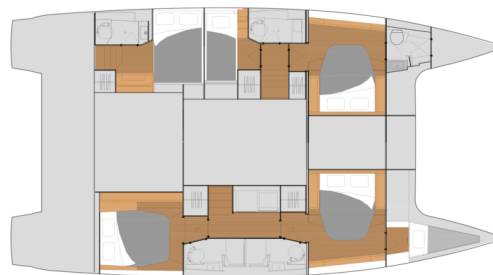

FOUNTAIN PAJOT TANNA 47

Smeralda (2026)

Catamaran Fountaine Pajot Tanna 47 Smeralda, built in 2026 is anchored in the **Castellammare, Marina di Stabia, Campania, Italy**. It has **5 + 1 cabins**, can accommodate **10 + 2 + 1 people** and has **5 + 1 toilets**. Bed linen and kitchen equipment are included in the price.

YACHT SPECIFICATIONS

Yacht Base

Castellammare, Marina di Stabia, Italy

Yacht ID

12572

Brands

Fountaine Pajot

Yacht name

Smeralda

Production year

2026

Length

46 ft

Cabins

5 + 1

Berths

10 + 2 + 1

WC

5 + 1

Engine

2 x 57 HP

Fuel tank

470 l

WEBSITE

www.plujeme.cz

PHONE

+420 720 755 085

MOBILE

+420 777 170 276

E-MAIL

info@plujeme.cz

PLUJEME RÁDI S.R.O.

Dlouhá 730/35, 11000 Praha 1 – Staré Město, Czech Republic