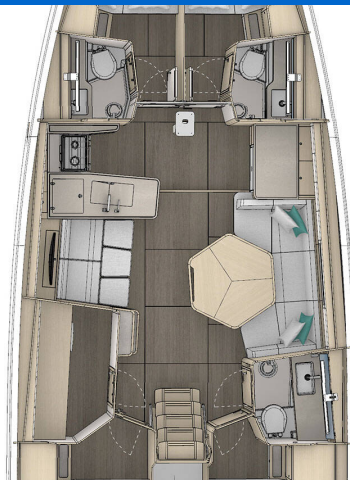

DUFOUR 48

Nada (2026)

Sailing yacht Dufour 48 Nada, built in 2026 is anchored in the Marina Mandalina, Sibenik, Šibenik region, Croatia. It has 3 cabins, can accommodate 6 + 2 people and has 3 toilets. Bed linen and kitchen equipment are included in the price.

YACHT SPECIFICATIONS

Yacht Base

Marina Mandalina, Sibenik, Croatia

Yacht ID

12569

Brands

Dufour

Yacht name

Nada

Production year

2026

Length

50 ft

Cabins

3

Berths

6 + 2

WC

3

Engine

1 x 80 HP

Fuel tank

250 l

WEBSITE

www.plujeme.cz

PHONE

+420 720 755 085

MOBILE

+420 777 170 276

E-MAIL

info@plujeme.cz

PLUJEME RÁDI S.R.O.

Dlouhá 730/35, 11000 Praha 1 – Staré Město, Czech Republic