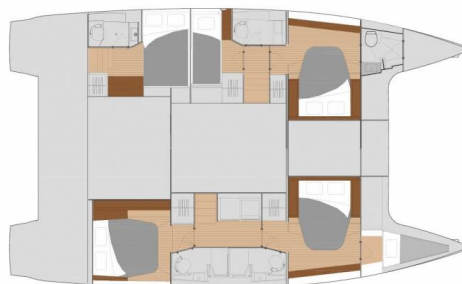

FOUNTAIN PAJOT SAONA 47 QUINTET

Nefeli (2020)

Catamaran Fountaine Pajot Saona 47 Quintet Nefeli, built in 2020 is anchored in the **Athens, Alimos marina, Athens area/Saronic/Peloponese, Greece**. It has **5 + 1 cabins**, can accommodate **10 + 2 + 1 people** and has **5 toilets**. Bed linen and kitchen equipment are included in the price.

YACHT SPECIFICATIONS

Yacht Base

Athens, Alimos marina, Greece

Yacht ID

12556

Brands

Fountaine Pajot

Yacht name

Nefeli

Production year

2020

Length

46 ft

Cabins

5 + 1

Berths

10 + 2 + 1

Max Persons

12

WC

5

Engine

2 x 60 HP

Fuel tank

940 l

WEBSITE

www.plujeme.cz

PHONE

+420 720 755 085

MOBILE

+420 777 170 276

E-MAIL

info@plujeme.cz

PLUJEME RÁDI S.R.O.

Dlouhá 730/35, 11000 Praha 1 – Staré Město, Czech Republic