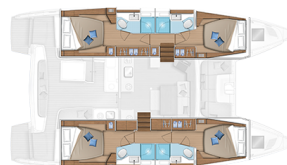

LAGOON 46

Casiopea (2024)

Catamaran Lagoon 46 Casiopea, built in 2024 is anchored in the Pula, ACI Marina Pomer, Istra, Croatia. It has 4 + 2 cabins, can accommodate 8 + 2 + 2 people and has 4 toilets. Bed linen and kitchen equipment are included in the price.

Casiopea

Production year

2024

Length

46 ft

Cabins

4 + 2

Berths