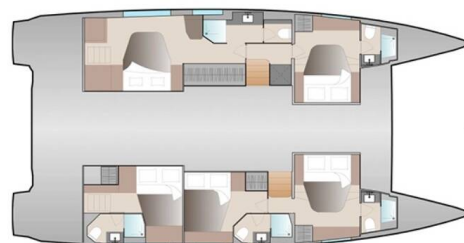

FOUNTAIN PAJOT AURA 51

Flow (2026)

Catamaran Fountaine Pajot Aura 51 Flow, built in 2026 is anchored in the **Lefkas, Perigiali, Ionian Islands, Greece**. It has **5 + 2 cabins**, can accommodate **10 + 2 people** and has **5 + 1 toilets**. Bed linen and kitchen equipment are included in the price.

YACHT SPECIFICATIONS

Yacht Base

Lefkas, Perigiali, Greece

Yacht ID

12551

Brands

Fountaine Pajot

Yacht name

Flow

Production year

2026

Length

51 ft

Cabins

5 + 2

Berths

10 + 2

WC

5 + 1

Engine

2 x 80 HP

Fuel tank

900 l

WEBSITE

www.plujeme.cz

PHONE

+420 720 755 085

MOBILE

+420 777 170 276

E-MAIL

info@plujeme.cz

PLUJEME RÁDI S.R.O.

Dlouhá 730/35, 11000 Praha 1 – Staré Město, Czech Republic