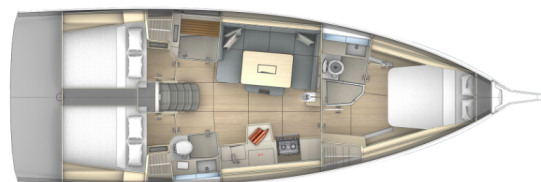

DUFOUR 41

Yin Yang (2024)

Sailing yacht Dufour 41 Yin Yang, built in 2024 is anchored in the Setur Göcek Village Port, Aegean, Turkey. It has 3 cabins, can accommodate 6 people and has 3 toilets. Bed linen and kitchen equipment are included in the price.

Yin Yang

Production year

2024

Length

42 ft

Cabins

3

Berths