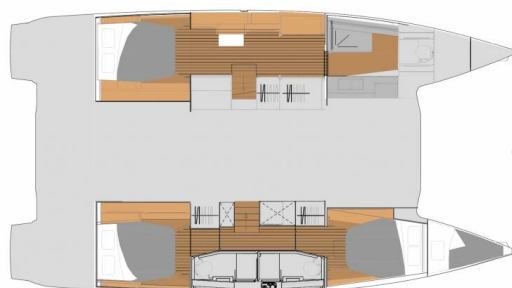

# FOUNTAINÉ PAJOT ELBA 45

White Bird (2024)

Catamaran Fountaine Pajot Elba 45 White Bird, built in 2024 is anchored in the **San Diego, Harbor Island, California, USA**. It has **3 + 1 cabins**, can accommodate **6 people** and has **3 toilets**. Bed linen and kitchen equipment are included in the price.