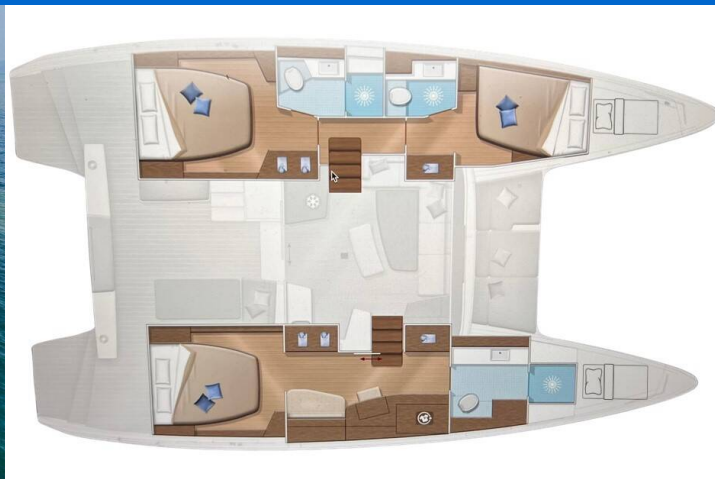

LAGOON 42 MILLENIUM

Slowdown (2026)

Catamaran Lagoon 42 Millennium Slowdown, built in 2026 is anchored in the Marina Frapa, Rogoznica, Šibenik region, Croatia. It has 3 cabins, can accommodate 6 + 2 people and has 3 toilets. Bed linen and kitchen equipment are included in the price.

Slowdown

Production year

2026

Length

43 ft

Cabins

3

Berths