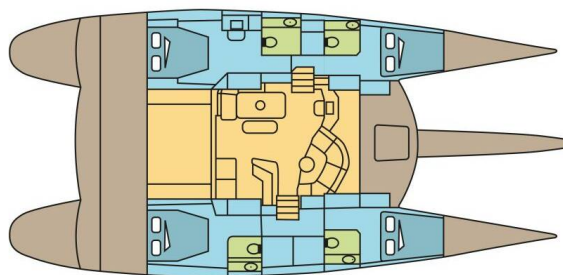

# FOUNTAIN PAJOT ELEUTHERA 60

MATA FENUA (2007)

Catamaran Fountaine Pajot Eleuthera 60 MATA FENUA, built in 2007 is anchored in the **Seychelles, Mahe, Mahé, Seychelles**. It has **4 + 2 cabins**, can accommodate **9 + 2 people** and has **5 + 1 toilets**. Bed linen and kitchen equipment are included in the price.

**MATA FENUA**

Production year

**2007**

Length

**60 ft**

Cabins

**4 + 2**

Berths