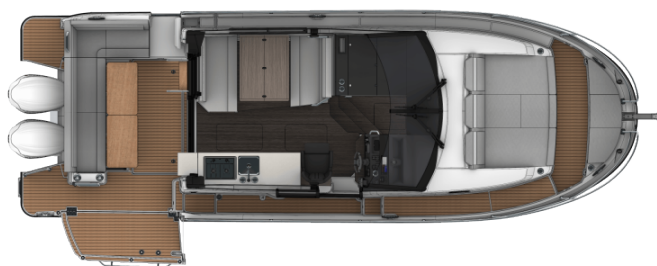

# MERRY FISHER 1095

Lino (2026)

Motor boat Merry Fisher 1095 Lino, built in 2026 is anchored in the Marina Kornati, Biograd, Zadar region, Croatia. It has 3 cabins, can accommodate 6 + 2 people and has 1 toilets. Bed linen and kitchen equipment are included in the price.

**Lino**

Production year

**2026**

Length

**34 ft**

Cabins

**3**

Berths