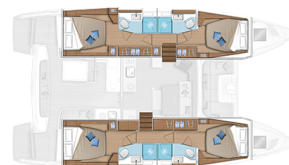

LAGOON 46

Seagal (2021)

Catamaran **Lagoon 46 Seagal**, built in **2021** is anchored in the **Lefkas, D-Marin, Ionian Islands, Greece**. It has **4 + 1 cabins**, can accommodate **9 + 1 people** and has **4 + 1 toilets**. Bed linen and kitchen equipment are included in the price.

Seagal

Production year

2021

Length

46 ft

Cabins

4 + 1

Berths