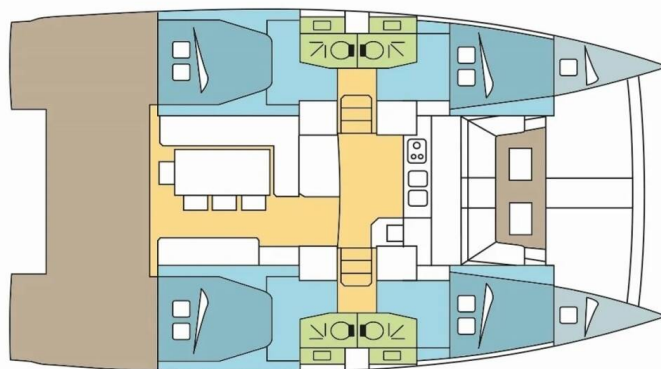

BALI 4.1

Nereida (2020)

Catamaran Bali 4.1 Nereida, built in 2020 is anchored in the Athens, Alimos marina, Athens area/Saronic/Peloponese, Greece. It has **4 cabins**, can accommodate **8 + 2 people** and has **4 toilets**. Bed linen and kitchen equipment are included in the price.

Nereida

Production year

2020

Length

41 ft

Cabins

4

Berths