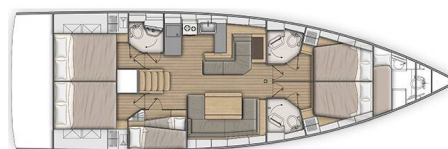

# OCEANIS 51.1

Elise (2020)

Sailing yacht **Oceanis 51.1 Elise**, built in **2020** is anchored in the **Paros, Cyclades, Greece**. It has **5 + 1 cabins**, can accommodate **10 + 2 + 1 people** and has **3 toilets**. Bed linen and kitchen equipment are included in the price.

**Elise**

Production year

**2020**

Length

**52 ft**

Cabins

**5 + 1**

Berths