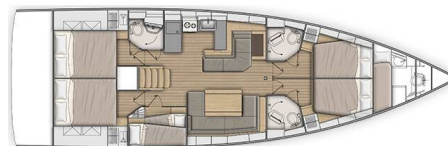

OCEANIS 51.1

Elise (2020)

Sailing yacht Oceanis 51.1 Elise, built in 2020 is anchored in the Paros, Cyclades, Greece. It has 5 + 1 cabins, can accommodate 10 + 2 + 1 people and has 3 toilets. Bed linen and kitchen equipment are included in the price.

Elise

Production year

2020

Length

52 ft

Cabins

5 + 1

Berths