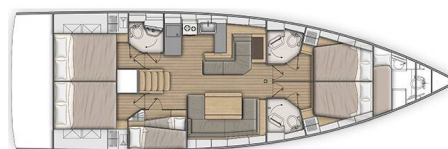

OCEANIS 51.1

Elise (2020)

Sailing yacht Oceanis 51.1 Elise, built in 2020 is anchored in the Paros, Cyclades, Greece. It has 5 + 1 cabins, can accommodate 10 + 2 + 1 people and has 3 toilets. Bed linen and kitchen equipment are included in the price.

Elise

Production year

2020

Length

52 ft

Cabins

5 + 1

Berths