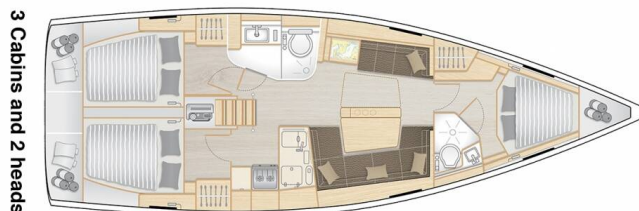

HANSE 418

Calliope (2019)

Sailing yacht Hanse 418 Calliope, built in 2019 is anchored in the Marina Kornati, Biograd, Zadar region, Croatia. It has 3 cabins, can accommodate 6 + 2 people and has 2 toilets. Bed linen and kitchen equipment are included in the price.