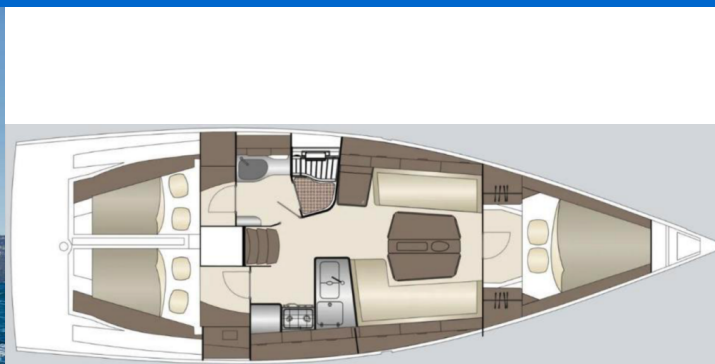

DEHLER 38 SQ

Ship Happens (2026)

Sailing yacht Dehler 38 SQ Ship Happens, built in 2026 is anchored in the Marina Punat, Krk, Kvarner, Croatia. It has 3 cabins, can accommodate 6 + 1 people and has 1 toilets. Bed linen and kitchen equipment are included in the price.

Ship Happens

Production year

2026

Length

40 ft

Cabins

3

Berths