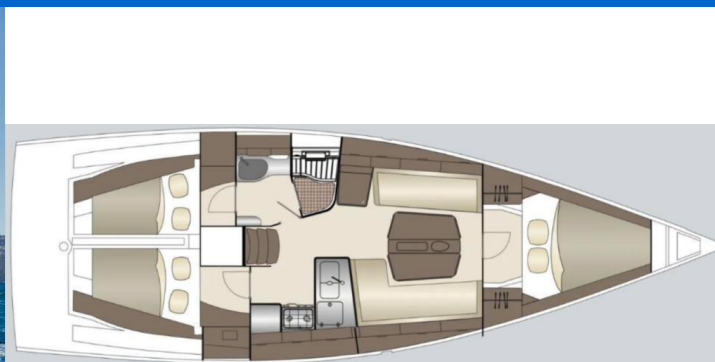

# DEHLER 38 SQ

Just B! (2026)

Sailing yacht Dehler 38 SQ Just B!, built in 2026 is anchored in the Marina Punat, Krk, Kvarner, Croatia. It has 3 cabins, can accommodate 6 + 1 people and has 1 toilets. Bed linen and kitchen equipment are included in the price.

**Just B!**

Production year

**2026**

Length

**40 ft**

Cabins

**3**

Berths