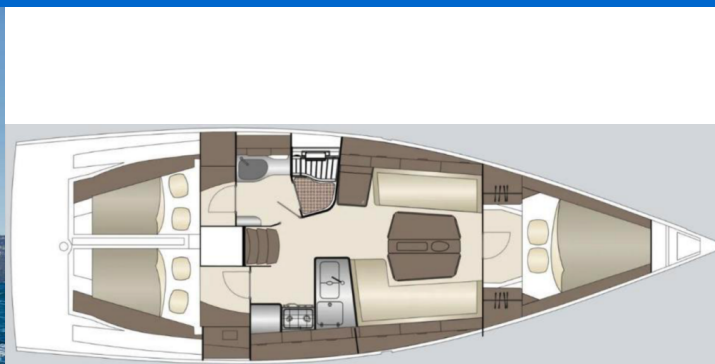

DEHLER 38 SQ

Forest Gump (2026)

Sailing yacht Dehler 38 SQ Forest Gump, built in 2026 is anchored in the Marina Punat, Krk, Kvarner, Croatia. It has 3 cabins, can accommodate 6 + 1 people and has 1 toilets. Bed linen and kitchen equipment are included in the price.

Forest Gump

Production year

2026

Length

40 ft

Cabins

3

Berths