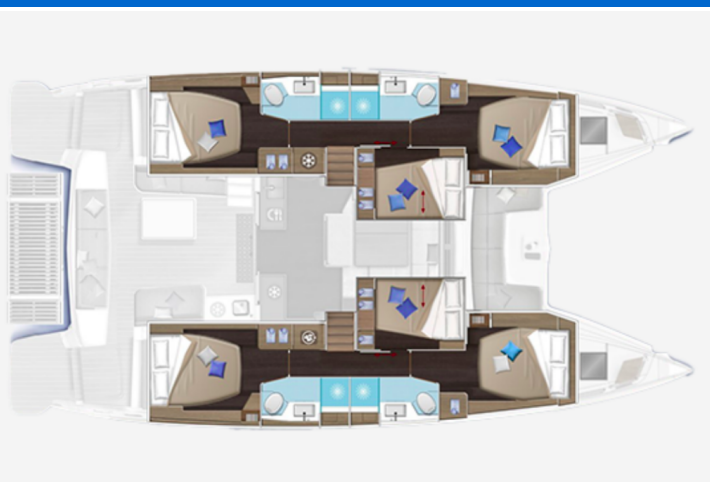

LAGOON 51

Errant Vagabond (2024)

Catamaran Lagoon 51 Errant Vagabond, built in 2024 is anchored in the Palairos, Ionian Islands, Greece. It has 6 + 2 cabins, can accommodate 12 people and has 4 + 1 toilets. Bed linen and kitchen equipment are included in the price.