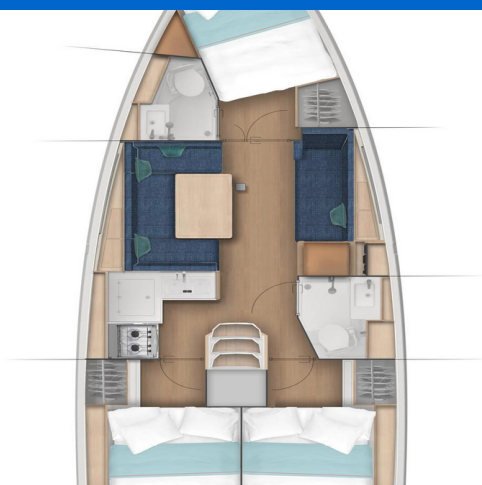

# SUN ODYSSEY 380

Moon Kiss (2025)

Sailing yacht Sun Odyssey 380 Moon Kiss, built in 2025 is anchored in the **ACI Marina Split, Split region, Croatia**. It has **3 cabins**, can accommodate **6 + 2 people** and has **2 toilets**. Bed linen and kitchen equipment are included in the price.

**Moon Kiss**

Production year

**2025**

Length

**37 ft**

Cabins

**3**

Berths