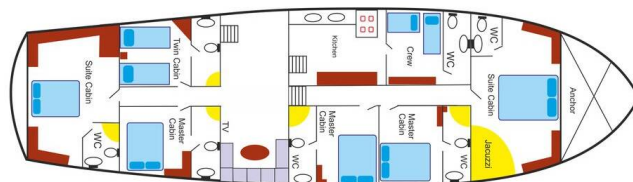

M/S PERLA DEL MAR II

Perla Del Mar II (2007)

Gulet M/S Perla Del Mar II Perla Del Mar II, built in 2007 is anchored in the **Marmaris Yacht Marina, Aegean, Turkey**. It has **6 cabins**, can accommodate **12 people** and has **5 toilets**. Bed linen and kitchen equipment are included in the price.

M/S Perla Del Mar 2

Loa : 36.00 m
Beam : 8.00 m
Draft : 3.55 m
Type : Ketch
Cabins : 6 - (3x2) - (2x1) - (1x1)
Year Built/Rent : 2007/2013
Engine : 2 x 420 HP Daiwwoo
Generator : 26 - 22 KVA
Electricity : 220 / 12-24 V
Outboard : 60 HP
A / C : Yes

Cabins: 1 Deluxe Master Cabins /
2 Master Cabins / 1 VIP Cabin /
3 Main Cabins / 1 Child Cabin /
Ducted Flare Receiver Engine
Bathroom & Shower Units, Electrical
WC, Hair Dryer, Amenities and
International Phone Connection in
Each Cabin.