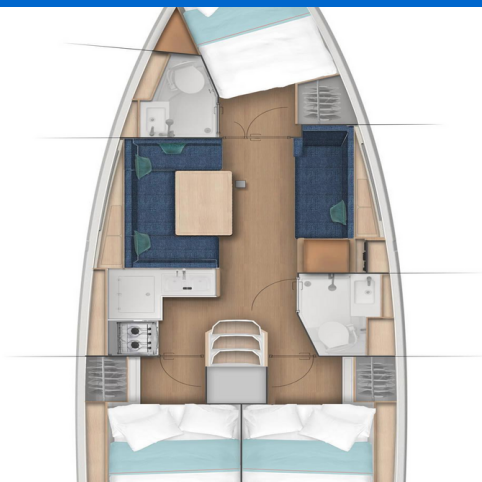

# SUN ODYSSEY 380

Red Kiss (2025)

Sailing yacht Sun Odyssey 380 Red Kiss, built in 2025 is anchored in the ACI Marina Pula, Istra, Croatia. It has 3 cabins, can accommodate 6 + 2 people and has 2 toilets. Bed linen and kitchen equipment are included in the price.

**Red Kiss**

Production year

**2025**

Length

**37 ft**

Cabins

**3**

Berths