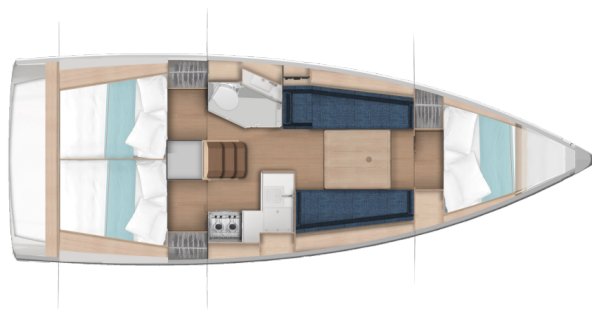

# SUN ODYSSEY 350

Star Kiss (2024)

Sailing yacht Sun Odyssey 350 Star Kiss, built in 2024 is anchored in the **Dubrovnik, Komolac, ACI Marina Dubrovnik, Dubrovnik region, Croatia**. It has **3 cabins**, can accommodate **6 + 2 people** and has **1 toilets**. Bed linen and kitchen equipment are included in the price.

**Star Kiss**

Production year

**2024**

Length

**34 ft**

Cabins

**3**

Berths