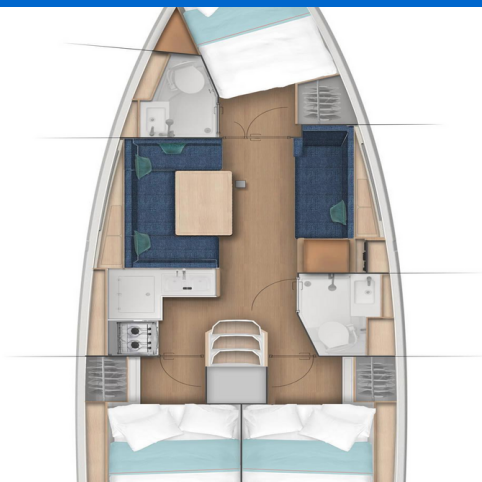

SUN ODYSSEY 380

Sea Kiss (2024)

Sailing yacht Sun Odyssey 380 Sea Kiss, built in 2024 is anchored in the **ACI Marina Split, Split region, Croatia**. It has **3 cabins**, can accommodate **6 + 2 people** and has **2 toilets**. Bed linen and kitchen equipment are included in the price.

Sea Kiss

Production year

2024

Length

37 ft

Cabins

3

Berths