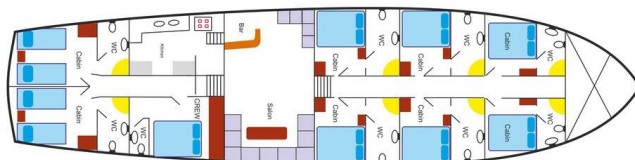

M/S PERLA DEL MAR I

Perla Del Mar I (1993)

Gulet M/S Perla Del Mar I Perla Del Mar I, built in 1993 is anchored in the **Marmaris Yacht Marina, Aegean, Turkey**. It has **8 cabins**, can accommodate **16 people** and has **8 toilets**. Bed linen and kitchen equipment are included in the price.

M/S PERLA DEL MAR I
L.o.a : 26,50 m
Beam : 7,10 m
Draft : 2,70 m
Type : Ketch
Cabin : 8 - (6x10) - (2x17W)
Year Built/Redit : 1993/2012
Engine : 315 HP Scania
Generator : 26 + 10 KW/A
Electricity : 220 / 12,24 V
Outboard : 60 HP
Activities : Canoe, Snorkelling,
Wind surf, Fishing equipment,
Water Ski, TV, DVD / CD Player
A / C : Yes

Perla Del Mar I

Production year

1993

Length

87 ft

Cabins

8

Berths