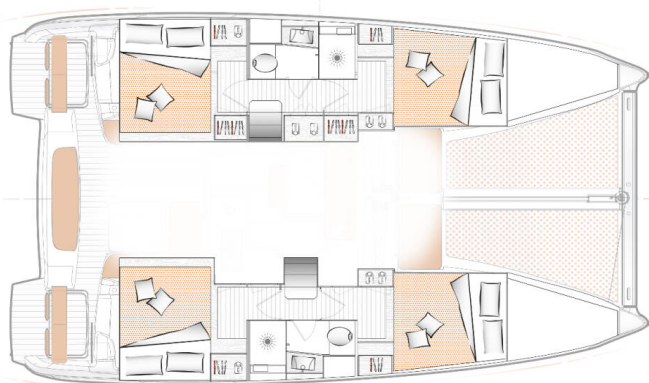

EXCESS 11

Bronze Kiss (2023)

Catamaran **Excess 11 Bronze Kiss**, built in **2023** is anchored in the **ACI Marina Split, Split region, Croatia**. It has **4 + 2 cabins**, can accommodate **8 + 2 + 2 people** and has **2 toilets**. Bed linen and kitchen equipment are included in the price.

Bronze Kiss

Production year

2023

Length

37 ft

Cabins

4 + 2

Berths