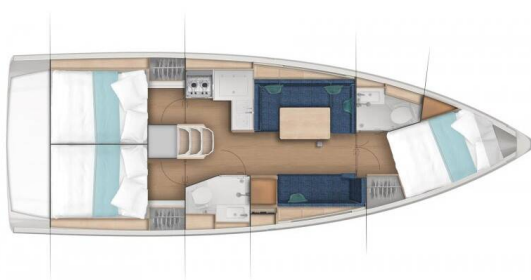

# SUN ODYSSEY 380

Bura Kiss (2023)

Sailing yacht Sun Odyssey 380 Bura Kiss, built in 2023 is anchored in the **Dubrovnik, Komolac, ACI Marina Dubrovnik, Dubrovnik region, Croatia**. It has **3 cabins**, can accommodate **6 + 2 people** and has **2 toilets**. Bed linen and kitchen equipment are included in the price.

**Bura Kiss**

Production year

**2023**

Length

**37 ft**

Cabins

**3**

Berths