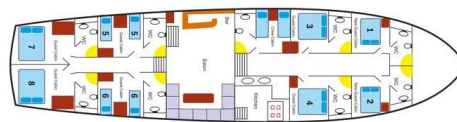

M/S PERLA DEL MAR

Perla Del Mar (2005)

Gulet M/S Perla Del Mar Perla Del Mar, built in 2005 is anchored in the **Marmaris Yacht Marina, Aegean, Turkey**. It has **8 cabins**, can accommodate **16 people** and has **8 toilets**. Bed linen and kitchen equipment are included in the price.

PERLA DEL MAR
Length : 28.00 m
Beam : 7.50 m
Draft : 4.00 m
Type : Ketch
Cabin : 8 (cab.) (2xTW)
Max. Draft : 2.00 m
Max. Draft : 2.00 m
Engine : 1x 460 HP Iseo
Generator : 22 + 18 KWVA
Electricity : 220 / 24 V
Outboard : 60 HP
Activities : Canoe, Surf, Ski,
Internet V / Satellite,
A/C : Yes
Hoyer

Perla Del Mar

Production year

2005

Length

92 ft

Cabins

8

Berths