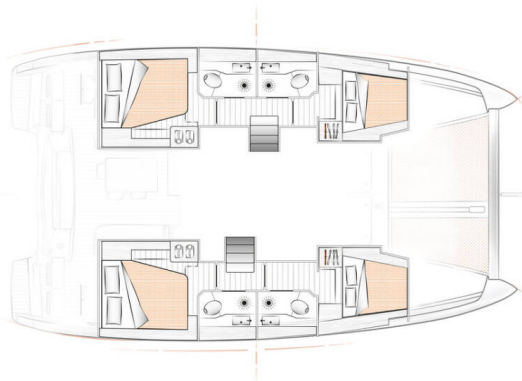

# EXCESS 12

Silver Kiss (2022)

Catamaran **Excess 12 Silver Kiss**, built in **2022** is anchored in the **Dubrovnik, Komolac, ACI Marina Dubrovnik, Dubrovnik region, Croatia**. It has **4 + 2 cabins**, can accommodate **8 + 2 + 2 people** and has **4 toilets**. Bed linen and kitchen equipment are included in the price.

**Silver Kiss**

Production year

**2022**

Length

**39 ft**

Cabins

**4 + 2**

Berths